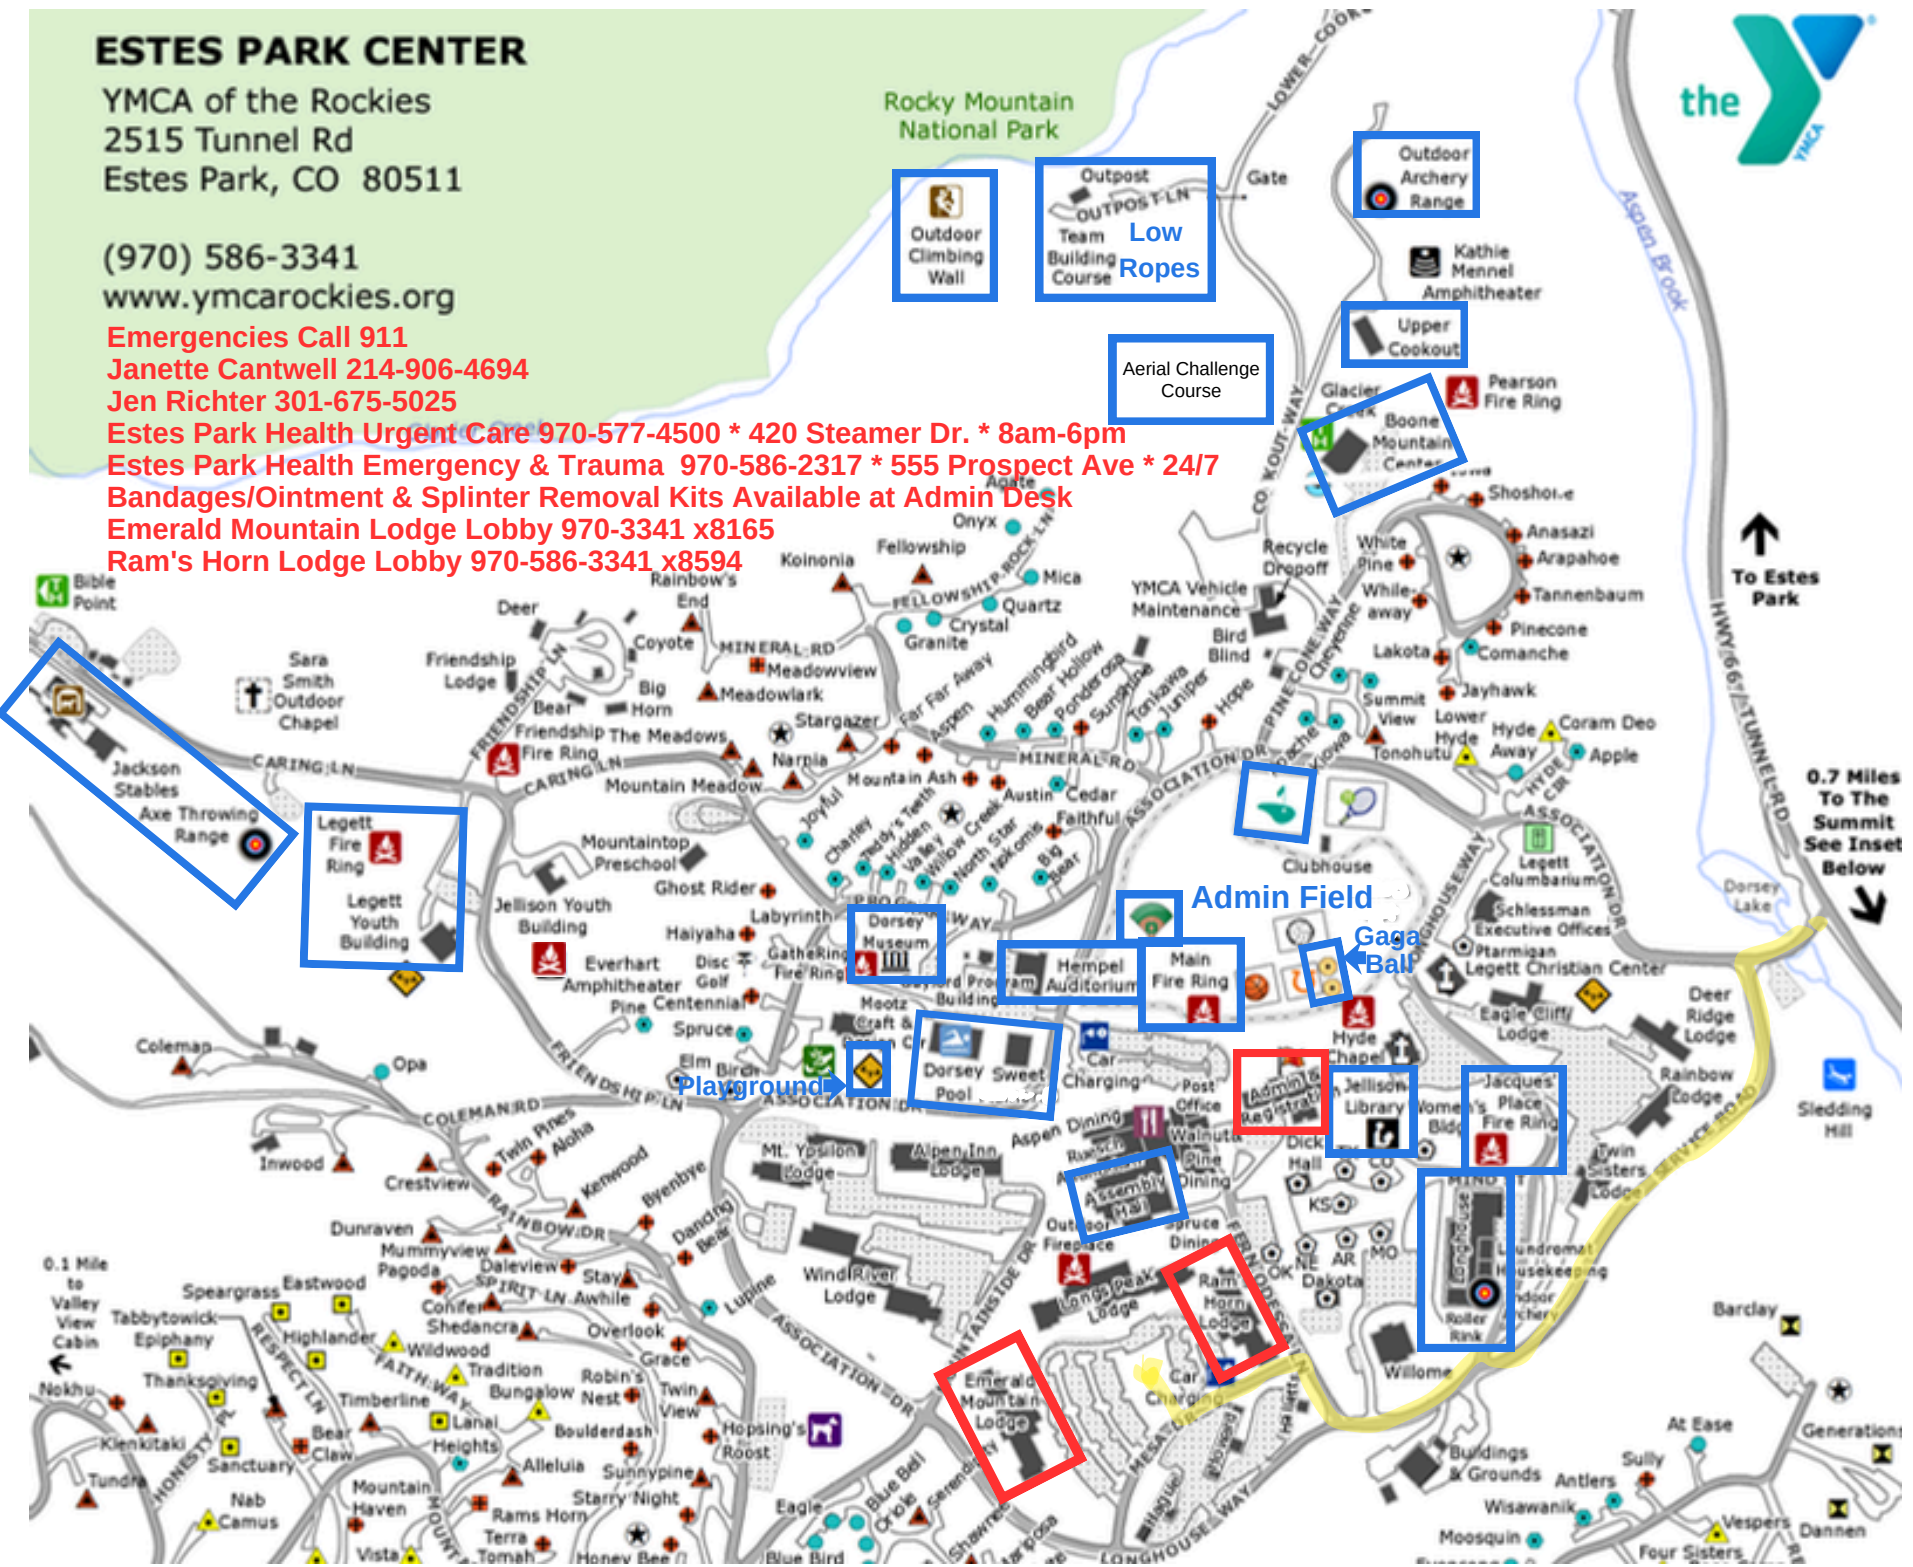

ESTES PARK CENTER

YMCA of the Rockies
2515 Tunnel Rd
Estes Park, CO 80511

(970) 586-3341
www.ymcarockies.org

Emergencies Call 911
Janette Cantwell 214-906-4694
Jen Richter 301-675-5025

Estes Park Health Urgent Care 970-577-4500 * 420 Steamer Dr. * 8am-6pm
Estes Park Health Emergency & Trauma 970-586-2317 * 555 Prospect Ave * 24/7
Bandages/Ointment & Splinter Removal Kits Available at Admin Desk
Emerald Mountain Lodge Lobby 970-3341 x8165
Ram's Horn Lodge Lobby 970-586-3341 x8594

Outdoor Climbing Wall

Outpost
OUTPOST FLN
Team Building Course
Low Ropes

Outdoor Archery Range

Aerial Challenge Course

Upper Cookout

Jackson Stables
Axe Throwing Range

Legett Fire Ring
Legett Youth Building

Playground

Dorsey Museum

Hempel Auditorium
Main Fire Ring

Admin Field

Gaga Ball

Admin Registration

Jacques' Fire Ring

Emerald Mountain Lodge

Assembly Hall

Ram's Horn Lodge

Roller Rink

To Estes Park

0.7 Miles To The Summit See Inset Below

0.1 Mile to Valley View Cabin